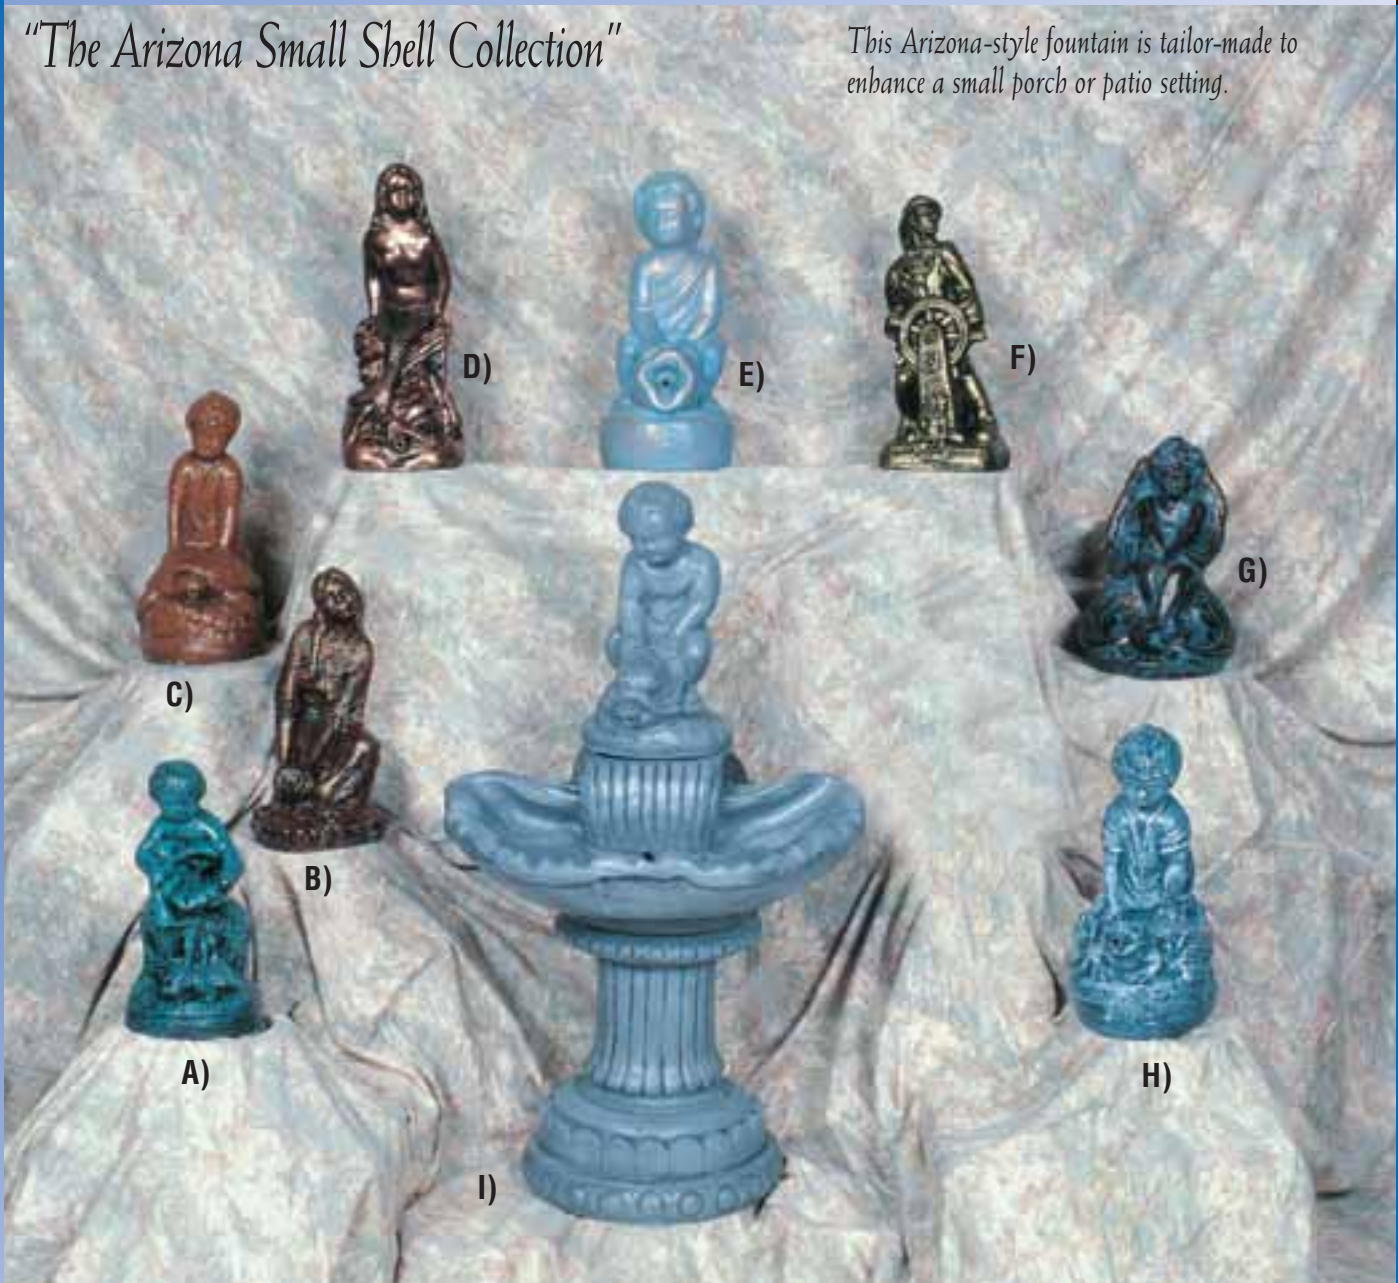

"The Arizona Small Shell Collection"

This Arizona-style fountain is tailor-made to enhance a small porch or patio setting.

A) BOY FEEDING GEESE

Verdi Finish
0031 - White or Gray Concrete
0032 - Painted or Colored Concrete
36" Ht. - 20" Wide

B) INDIAN MAIDEN

Imperial Red Finish
0039 - White or Gray Concrete
0040 - Painted or Colored Concrete
36" Ht. - 20" Wide

C) BOY RIDING TURTLE

Rustic Terra Cotta Finish
0027 - White or Gray Concrete
0028 - Painted or Colored Concrete
36" Ht. - 20" Wide

D) MERMAID

Copper Finish
0151 - White or Gray Concrete
0152 - Painted or Colored Concrete
36" Ht. - 20" Wide

E) ROMAN BOY ON JUG

Colonial Brass Finish
0033 - White or Gray Concrete
0034 - Painted or Colored Concrete
36" Ht. - 20" Wide

F) HELMSMAN

Antique Gold Finish
0135 - White or Gray Concrete
0136 - Painted or Colored Concrete
36" Ht. - 20" Wide

G) ANGEL IN SHELL

Old Lead Finish
0035 - White or Gray Concrete
0036 - Painted or Colored Concrete
36" Ht. - 20" Wide

H) BOY WITH FROG

Midnight Blue Finish
0029 - White or Gray Concrete
0030 - Painted or Colored Concrete
36" Ht. - 20" Wide

**E) MEDIUM BOY ON DOLPHIN
(SHOWN ON FOUNTAIN)**

Rustic Pearl Finish
0037 - White or Gray Concrete
0038 - Painted or Colored Concrete
36" Ht. - 20" Wide