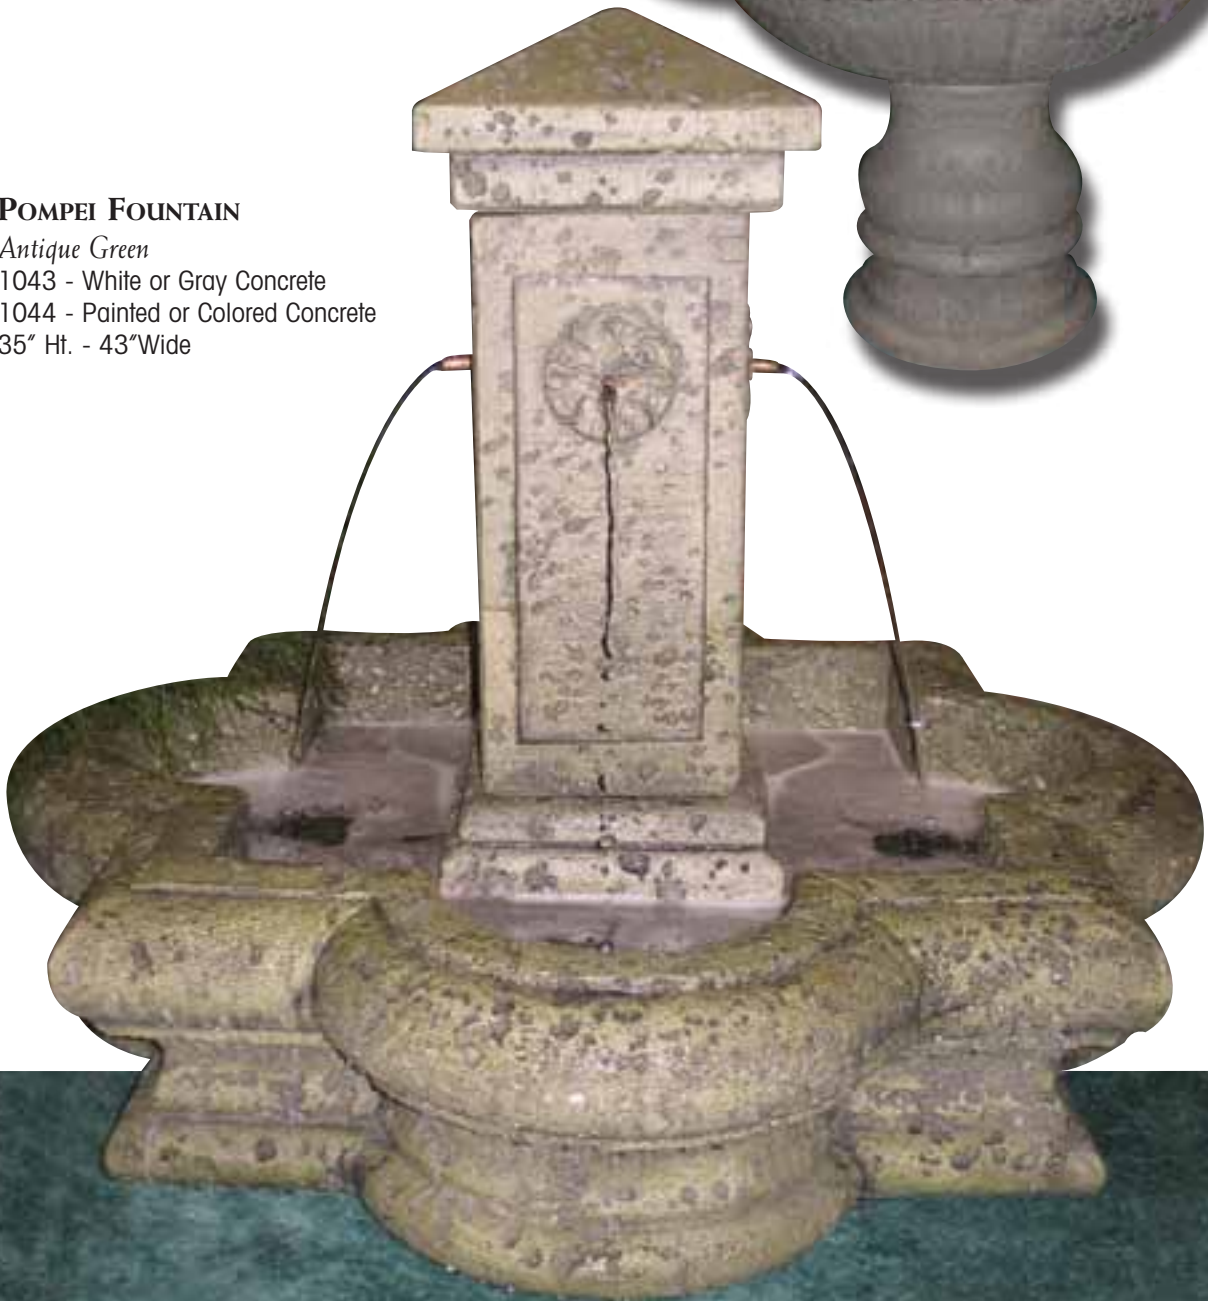

65" Ht. - 48" Wide

**POMPEI FOUNTAIN**

*Antique Green*

1043 - White or Gray Concrete

1044 - Painted or Colored Concrete

35" Ht. - 43" Wide

**MEDIUM SPHERE**

*Mexico Stone*