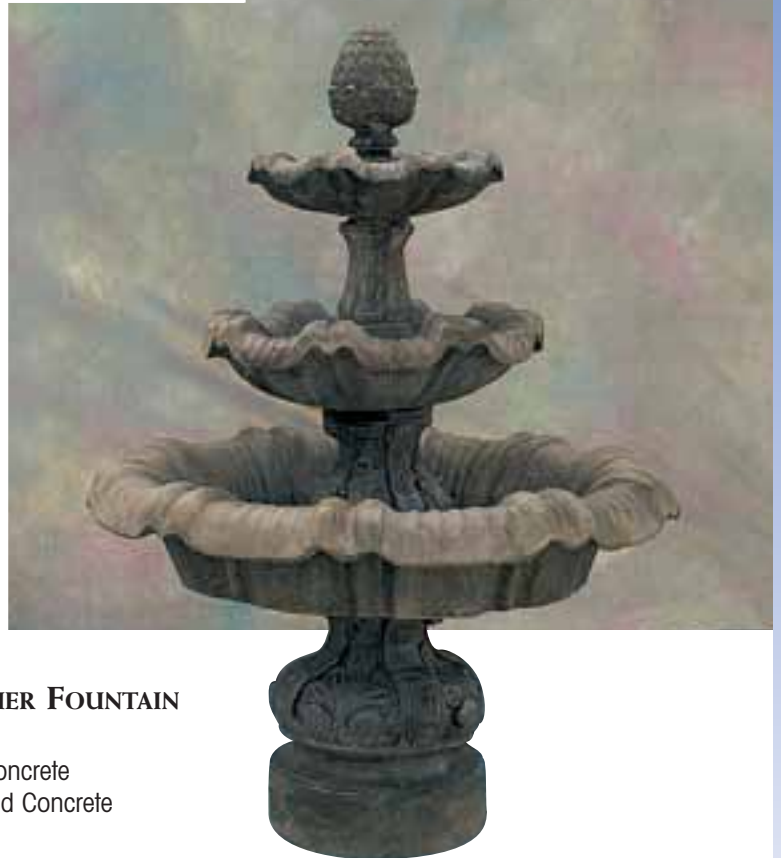

BORGHESE THREE TIER FOUNTAIN

Mojave Finish

963W - White or Gray Concrete

963P - Painted or Colored Concrete

58" Ht. - 44" Diameter