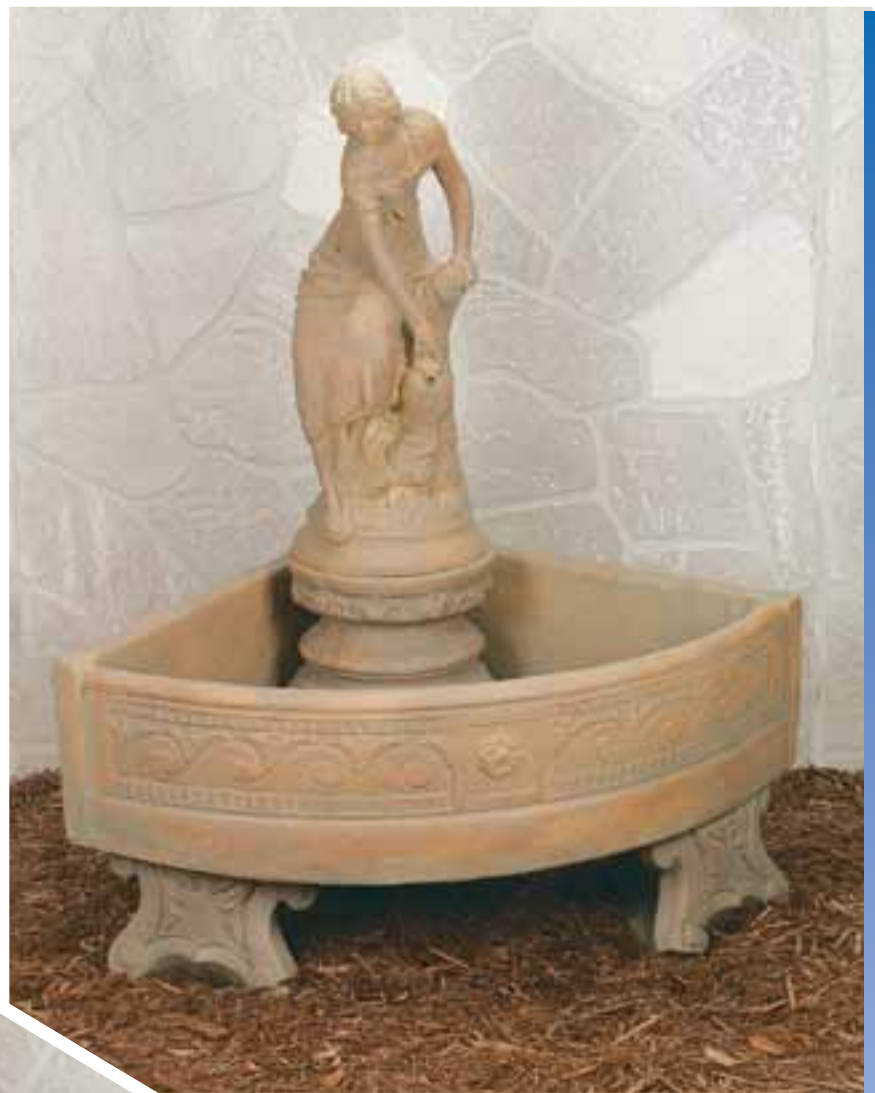

ADRIAN CORNER FOUNTAIN

Avocado Finish

934W - White or Gray Concrete

934P - Painted or Colored Concrete

52" Ht. - 40" Wide - 29" Diameter

BETH CORNER FOUNTAIN

Avocado Finish

915W - White or Gray Concrete

915P - Painted or Colored Concrete

46" Ht. - 40" Wide - 29" Diameter