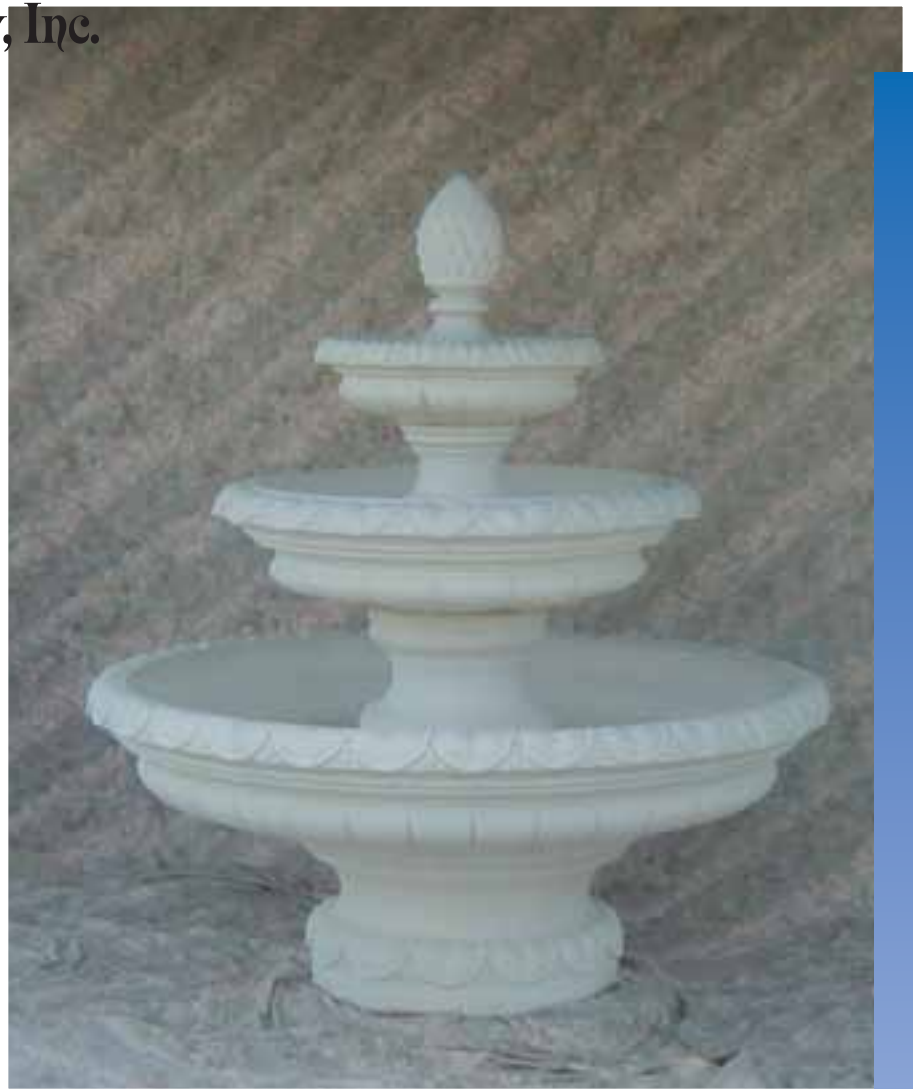

PROVIDENCE FOUNTAIN

White Concrete Finish

0979 - White or Gray Concrete

0980 - Painted or Colored Concrete

83" Ht. - 75" Diameter Bowl

**CLASSIC LEAF FOUR-TIER FOUNTAIN
W/ ACORN FINIAL**

White Concrete

0975 - White or Gray Concrete

0976 - Painted or Colored Concrete

89" Ht. - 75" Diameter Bowl