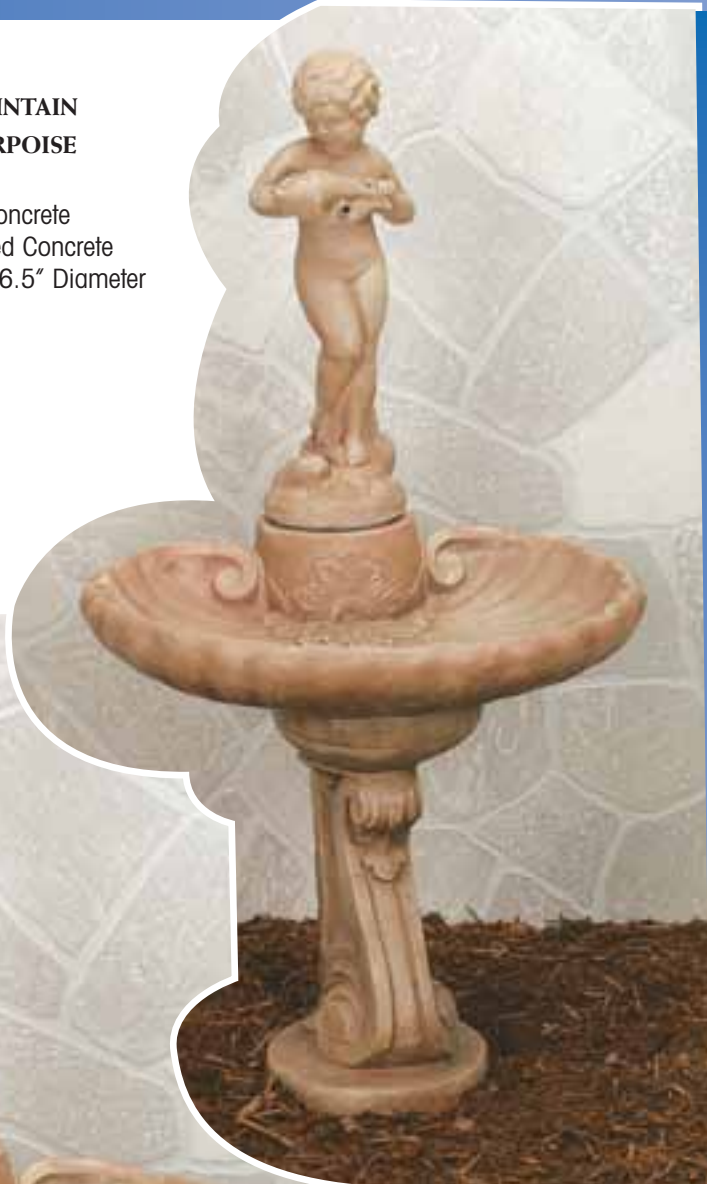

**MEDIUM SHELL FOUNTAIN
w/ BOY RIDING PORPOISE**

Sabara Finish

917W - White or Gray Concrete

917P - Painted or Colored Concrete

45" Ht. - 26.5" Wide - 26.5" Diameter

**MEDIUM SHELL FOUNTAIN
w/ GIRL HOLDING SHELL**

Sabara Finish

918W - White or Gray Concrete

918P - Painted or Colored Concrete

50" Ht. - 26.5" Wide - 26.5" Diameter

**MEDIUM SHELL FOUNTAIN
w/ SMALL MYTHICAL DOLPHIN**

Sabara Finish

939W - White or Gray Concrete

939P - Painted or Colored Concrete

46" Ht. - 26.5" Wide - 26.5" Diameter