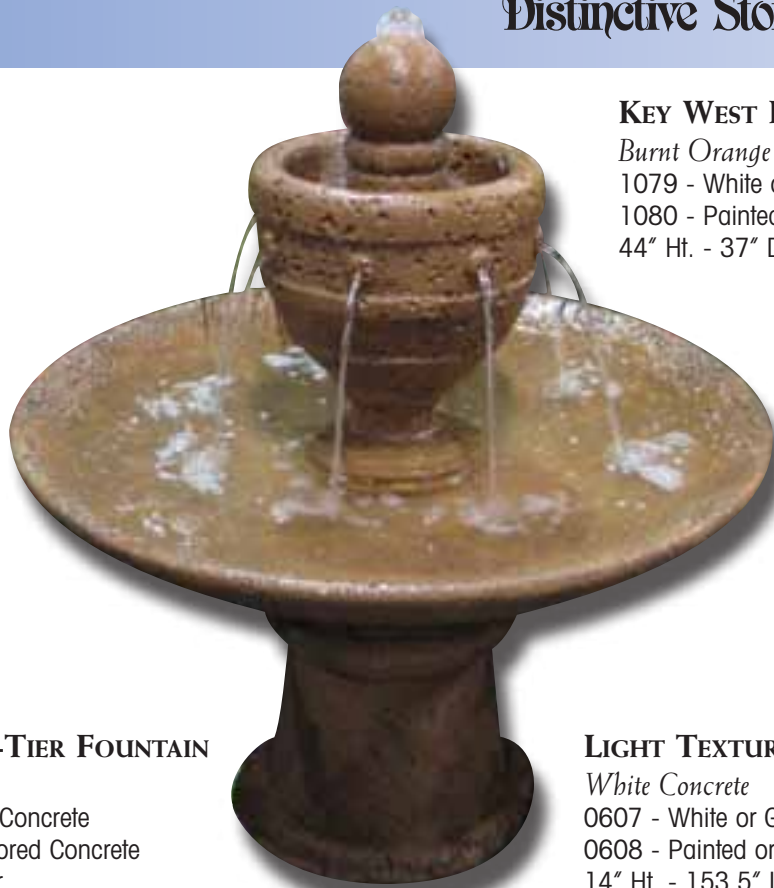

KEY WEST FOUNTAIN

Burnt Orange

1079 - White or Gray Concrete

1080 - Painted or Colored Concrete

44" Ht. - 37" Diameter

DAVENPORT TWO-TIER FOUNTAIN

White Concrete

0985 - White or Gray Concrete

0986 - Painted or Colored Concrete

72" Ht. - 75" Diameter

LIGHT TEXTURED COPING (16 PIECES)

White Concrete

0607 - White or Gray Concrete

0608 - Painted or Colored Concrete

14" Ht. - 153.5" I.D. - 168" O.D.

This Davenport Two-Tier Fountain in this picture is installed on top of the Extra Large Fountain Riser shown on page 104. The overall height of this fountain as shown with the riser is 84"