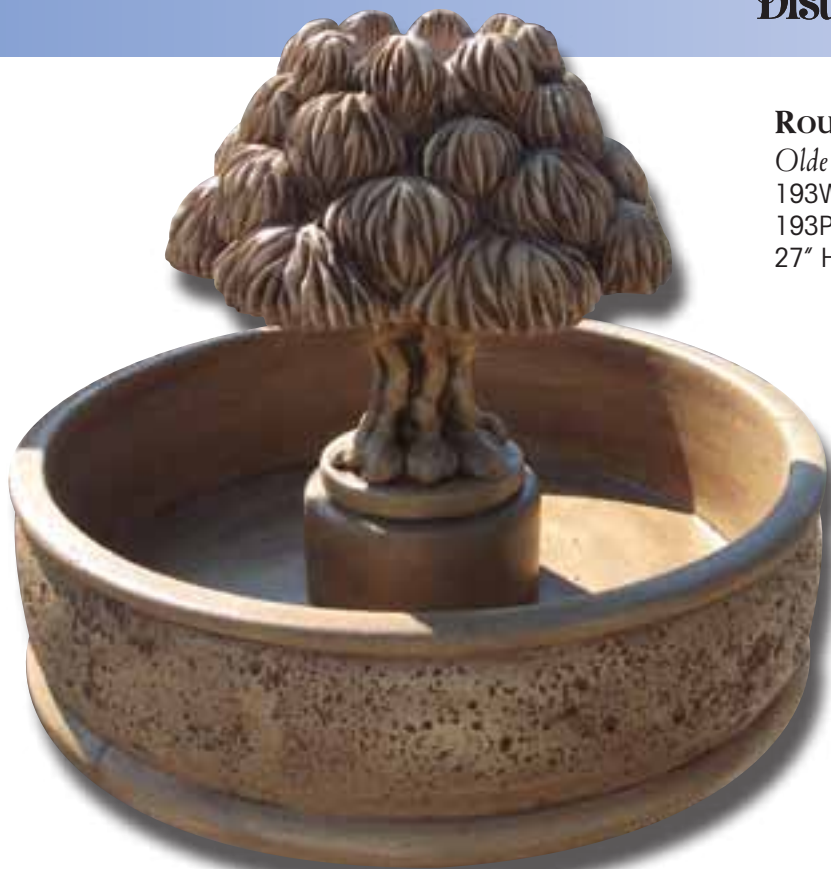

ROUND RAINING TREE FOUNTAIN

Olde World Sandstone

193W - White or Gray Concrete

193P - Painted or Colored Concrete

27" Ht. - 36" Diameter