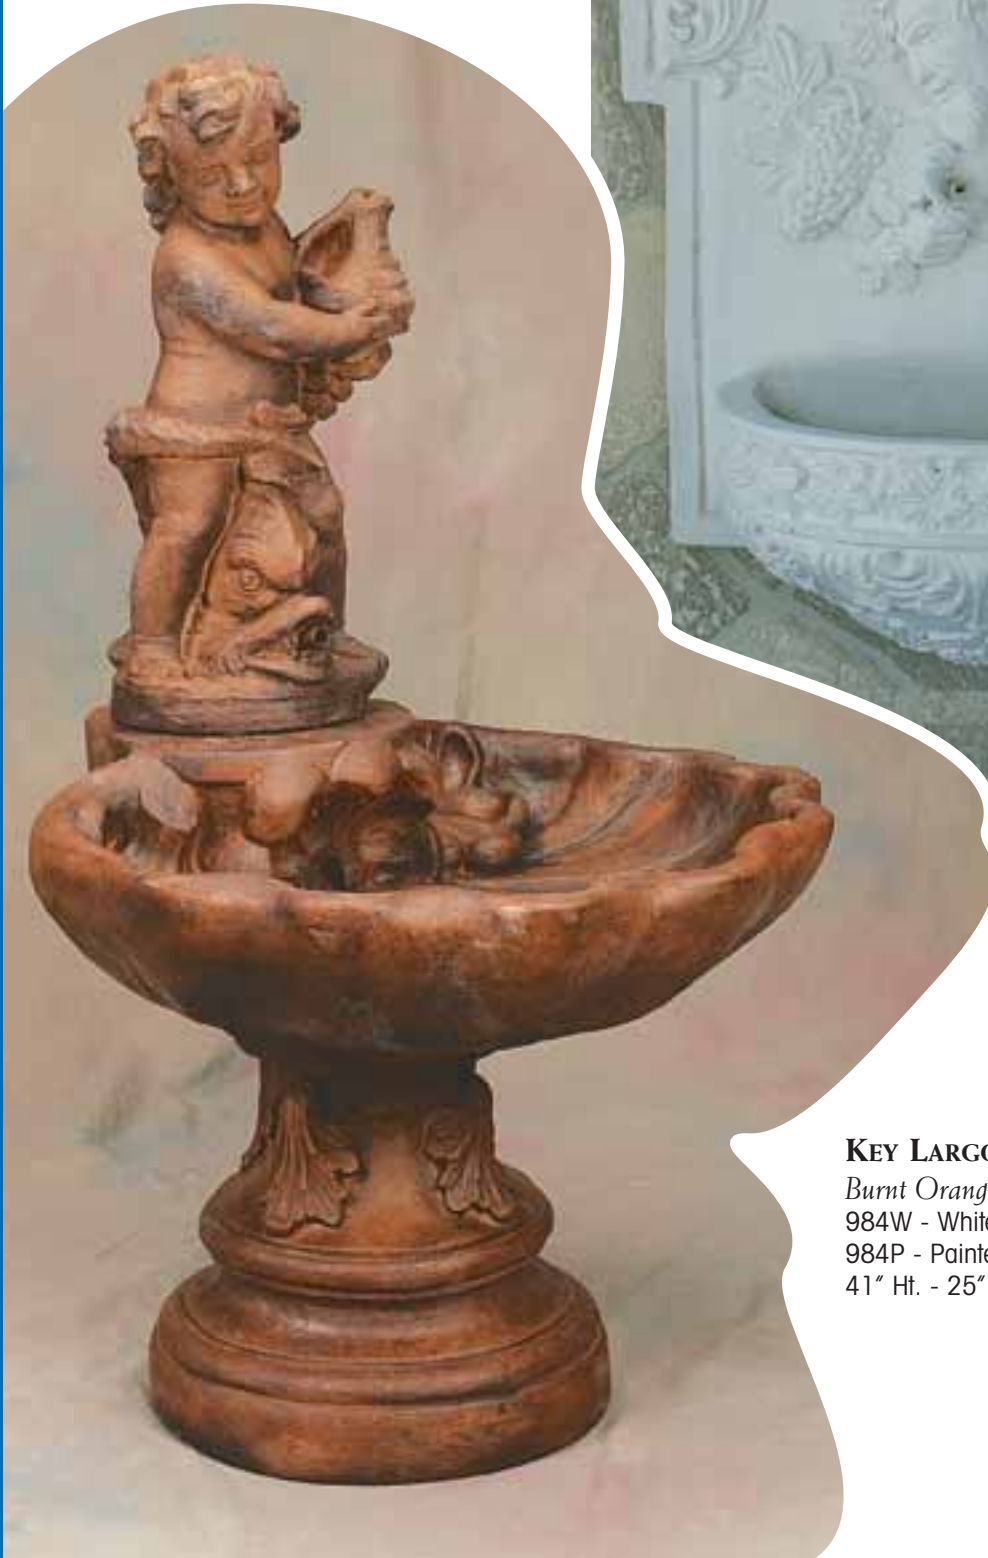

11" Ht. - 68" Wide - 34" Deep

**BACCHUS WALL FOUNTAIN**

*White Concrete*

954W - White or Gray Concrete

954P - Painted or Colored Concrete

38" Ht. - 30" Wide - 13" Deep

**KEY LARGO FOUNTAIN**

*Burnt Orange Finish*