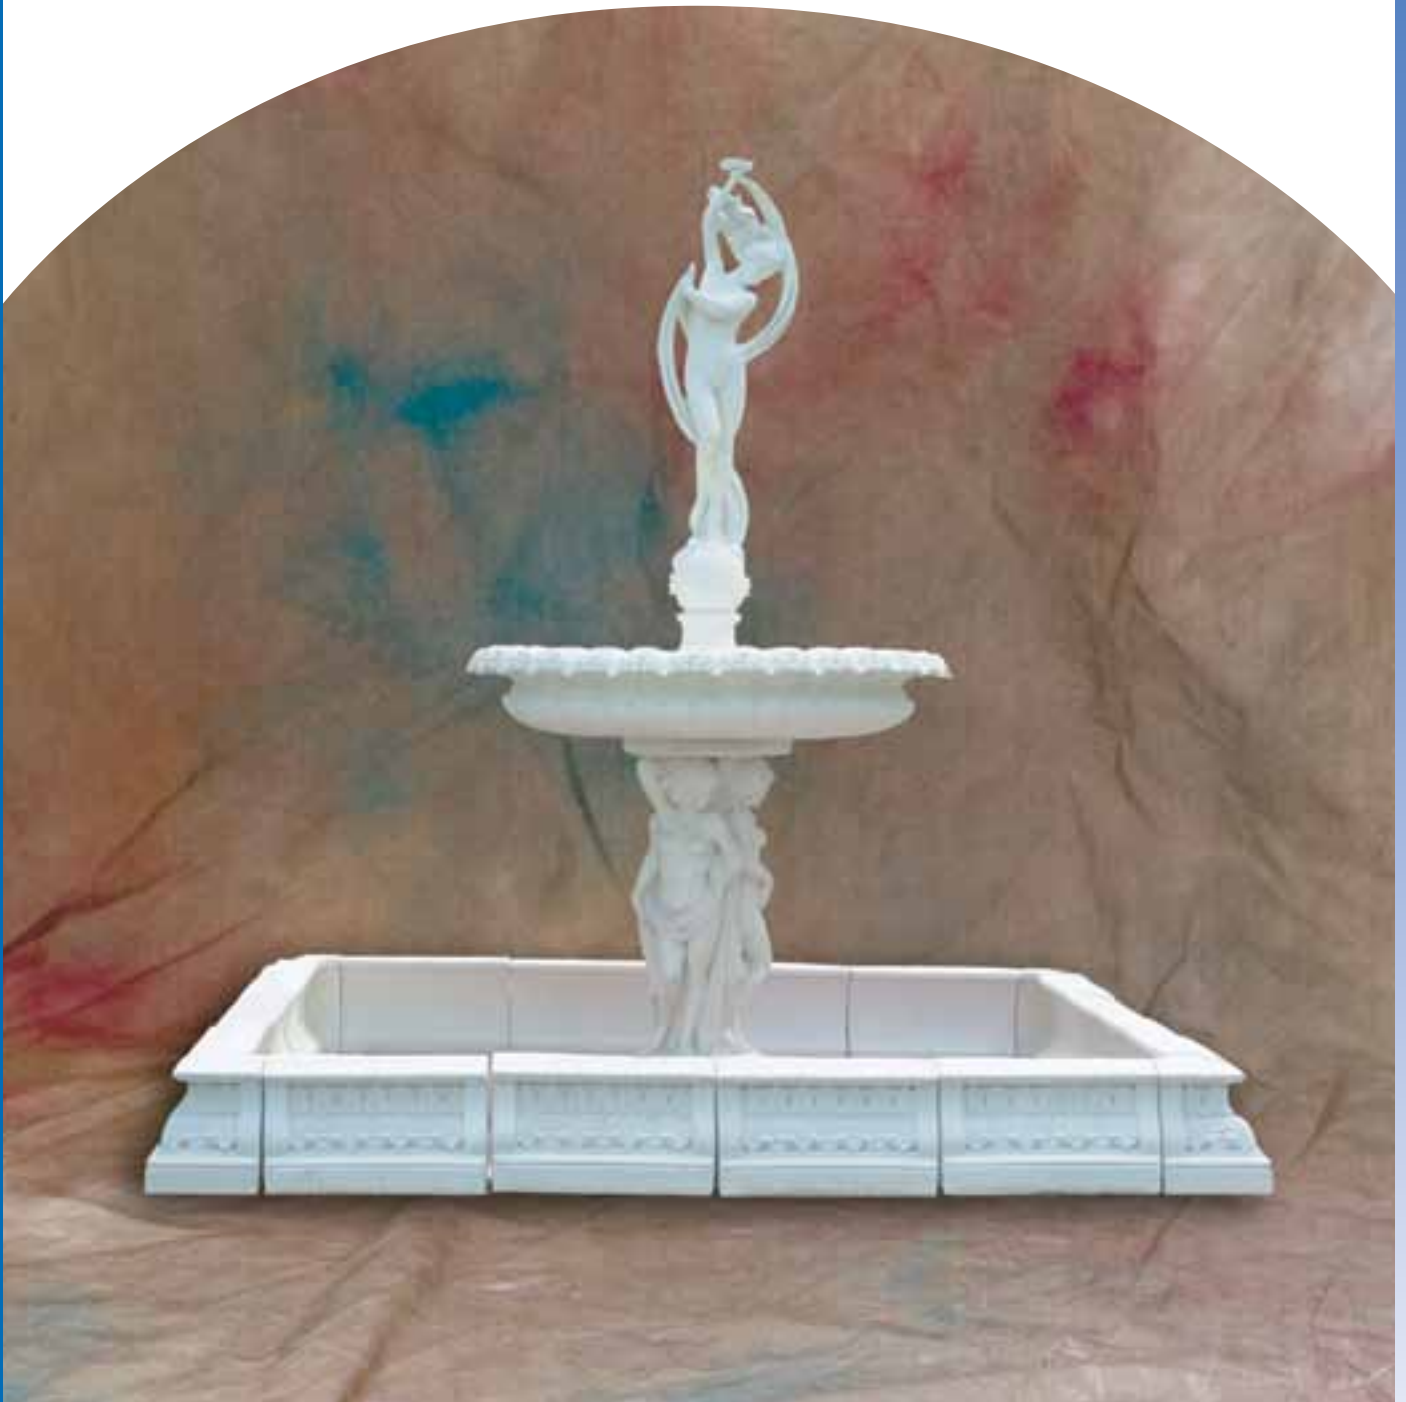

**AURORA FOUNTAIN
w/ 10' SQUARE ENGLISH COPING**

White Concrete

163W - White or Gray Concrete
163P - Painted or Colored Concrete
122" Ht. - 103" I.D. - 124" O.D.

THREE GRACES PEDESTAL (*separate*)

White Concrete

511W - White or Gray Concrete
511P - Painted or Colored Concrete
48" Ht. - 21.5" Round Top - 17" Hexagon Base