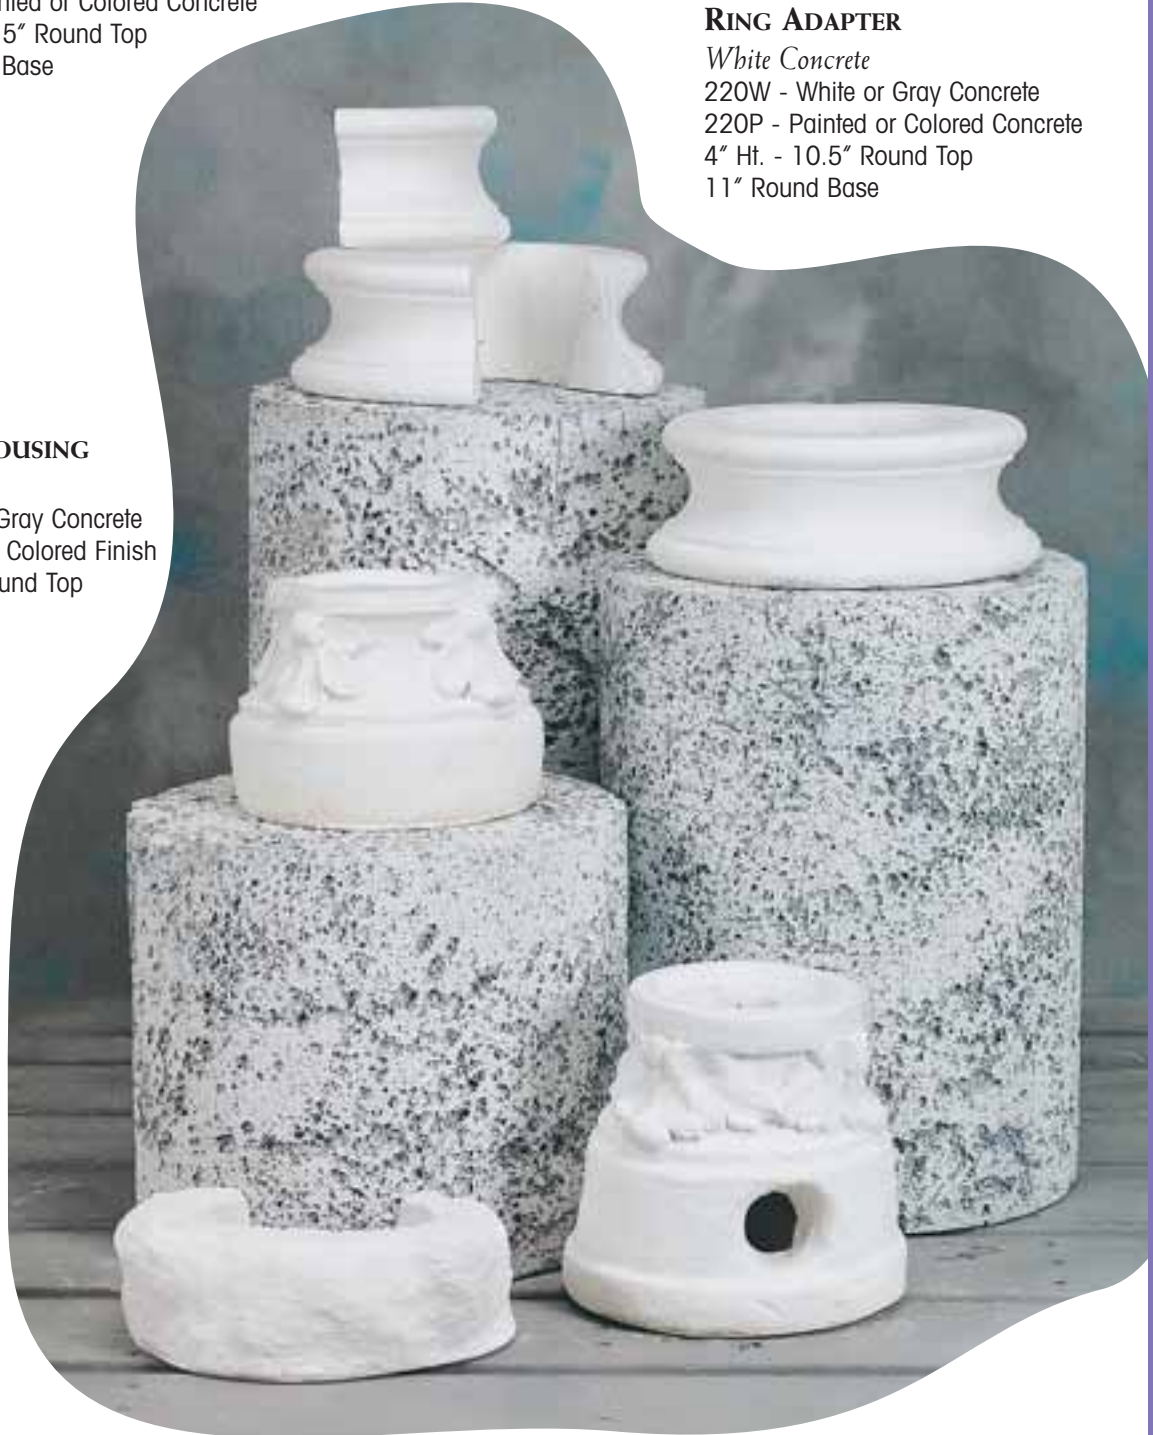

RING ADAPTER W/ CUT-OUT

White Concrete

219W - White or Gray Concrete

219P - Painted or Colored Concrete

4" Ht. - 10.5" Round Top

11" Round Base

RING ADAPTER

White Concrete

220W - White or Gray Concrete

220P - Painted or Colored Concrete

4" Ht. - 10.5" Round Top

11" Round Base

LEAF PUMP HOUSING

White Concrete

275W - White or Gray Concrete

275P - Painted or Colored Finish

6.5" Ht. - 6.5" Round Top

8.5" Round Base

DRAGON LADY PUMP HOUSING

White Concrete

253W - White or Gray Concrete

253P - Painted or Colored Finish

3.5" Ht. - 10" Wide

7" Deep

TERRACE PUMP HOUSING

White Concrete

250W - White or Gray Concrete

250P - Painted or Colored Finish

8.5" Ht. - 6" Round Top

9" Round Base